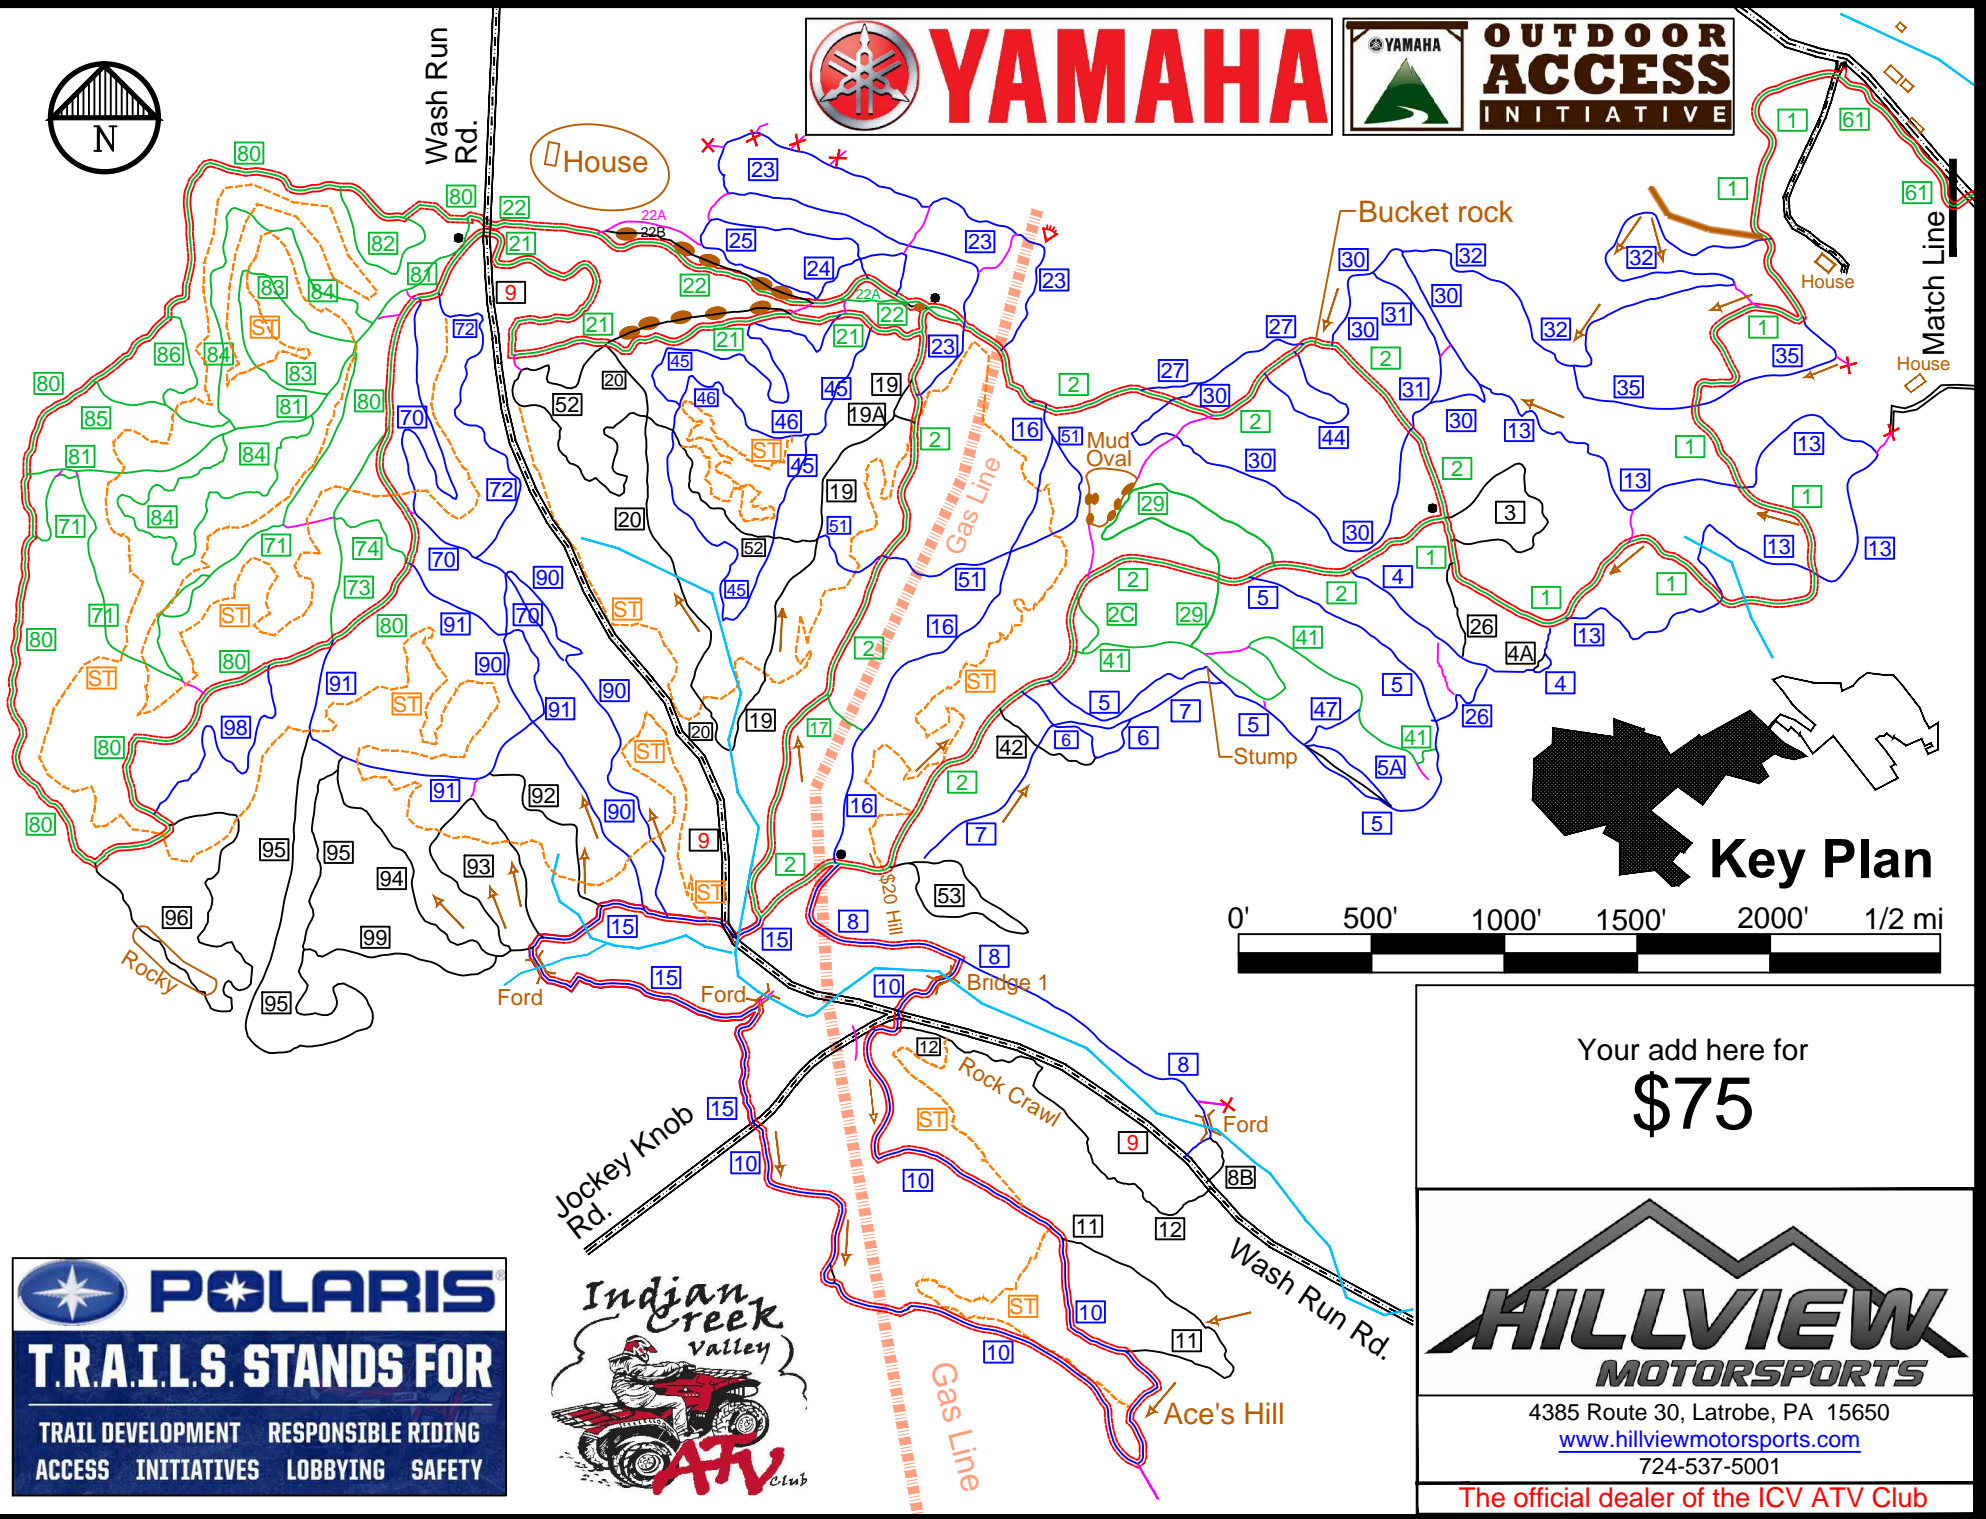

OUTDOOR ACCESS INITIATIVE

Key Plan