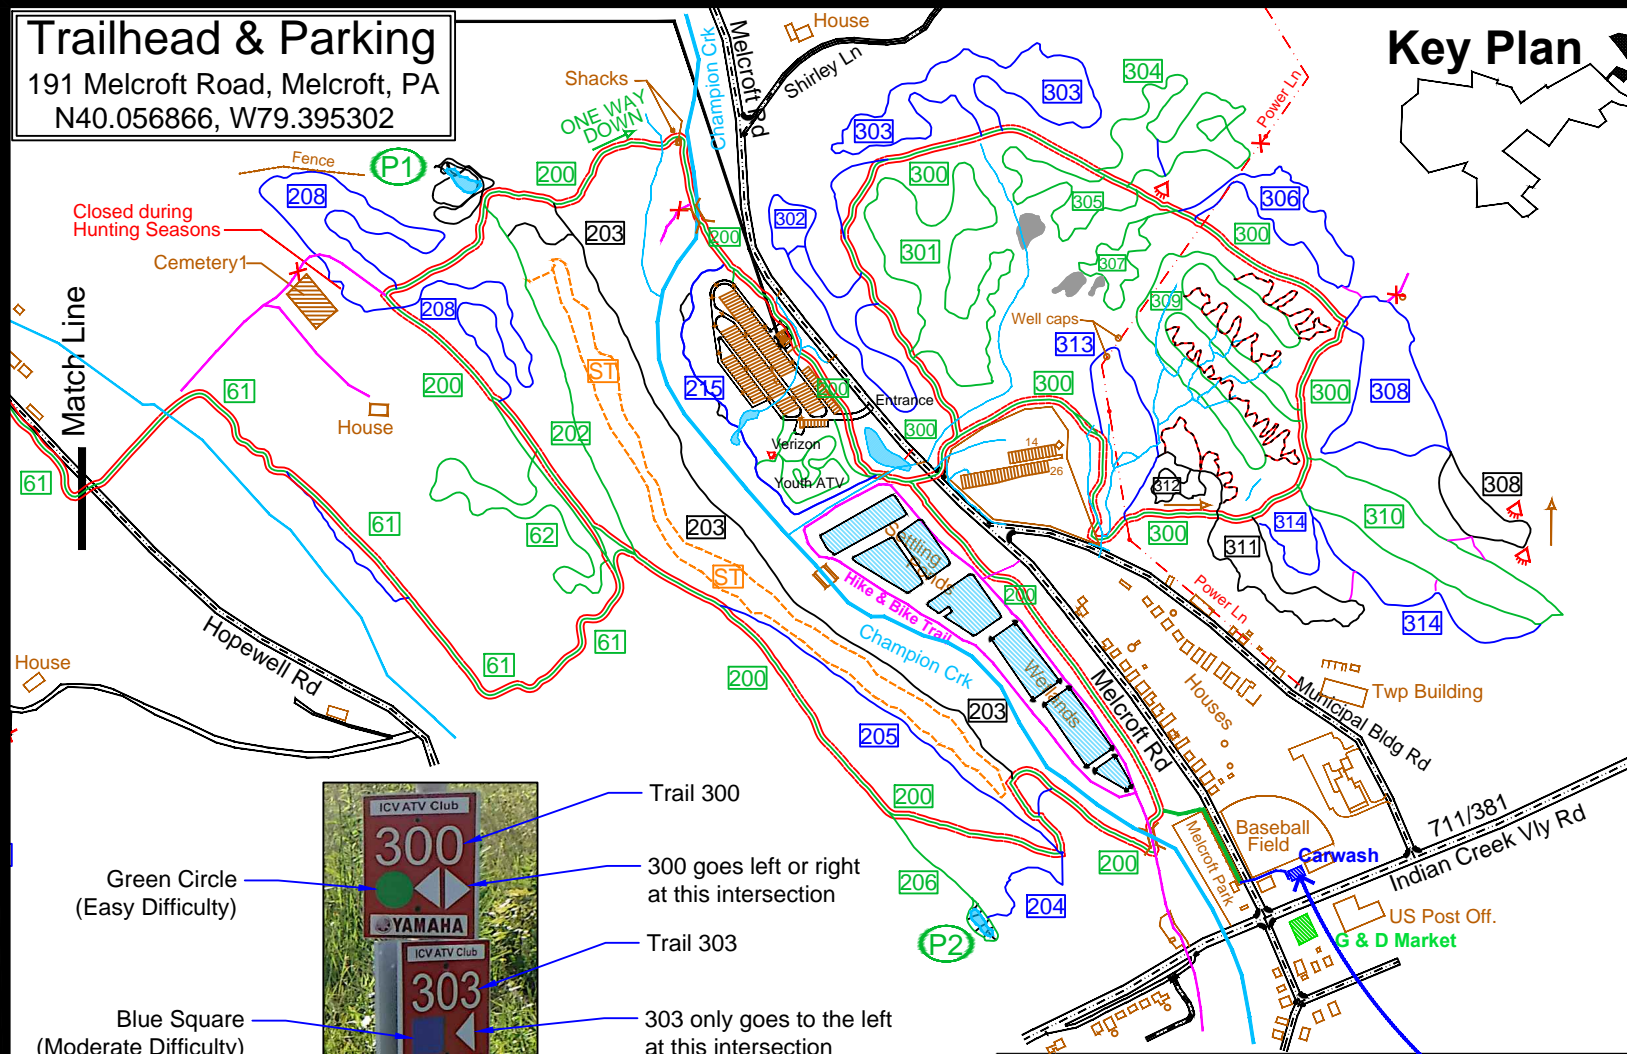

## Key Plan

### Legend

	Trail - Primary Loop
	ATV Trail - Easy
	ATV Trail - Moderate Difficulty
	ATV Trail - Most Difficult
	Extreme Trail - Quads Only
	Single Track (Blue Ribbons)
	Private or Maintenance Trail
	Roads (No ATVs)

### Understanding Trail Signs & Loop Arrows

The red and yellow loop arrows can be used to connect individual trails to form longer loops. If you follow the yellow arrows only, you will ride a 22 mile continuous loop that is made up of green (easy) and blue (moderate difficulty) trails. If you want to include additional blue and some black (most difficult) trails, then look for trail posts that have both a red and a yellow arrow. For a more challenging ride, follow the optional red arrows until you reach another yellow. At that point you are back on the yellow loop. Following the yellow loop and doing all the red options will result in a 33 mile ride.

## ICV ATV Club 2021 Melcroft Trails - Main Map

About 41 miles of trail on nearly 750 acres.

ATV Insurance Starting at \$75.00 a Year!

Dare to compare & get a \$10.00 GIFT CARD!

Laychak Insurance Agency  
Auto - Home - Life - Accident  
724-668-5099