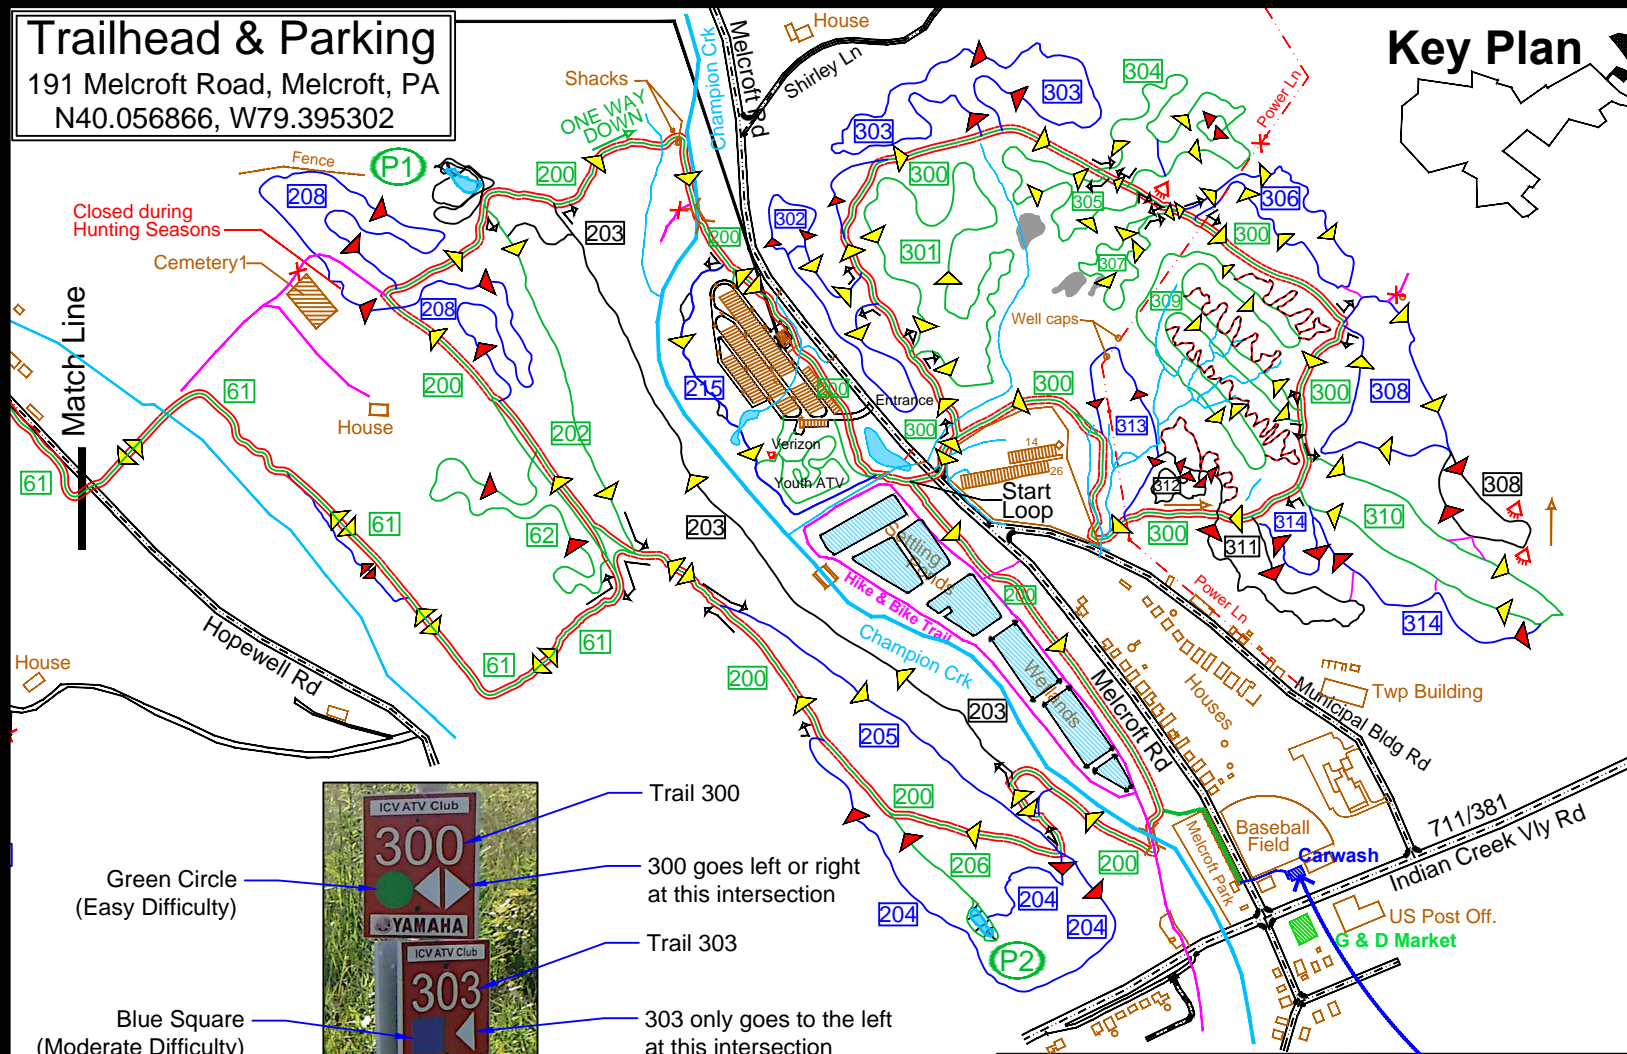

Trailhead & Parking

191 Melcroft Road, Melcroft, PA
N40.056866, W79.395302

Key Plan

Legend

	Trail - Primary Loop
	ATV Trail - Easy
	ATV Trail - Moderate Difficulty
	ATV Trail - Most Difficult
	Extreme Trail - Quads Only
	Single Track (Blue Ribbons)
	Private or Maintenance Trail
	Roads (No ATVs)

File Name -TrailMap2022-R00.dwg
Printed - 06/13/2022 11:00 AM
Drawn By - JPS

Green Circle (Easy Difficulty)

Blue Square (Moderate Difficulty)

Red Loop Arrow Turn left to take optional sub-loop Trail 303

Yellow Loop Arrow Continue straight on Trail 300

Trail 300

300 goes left or right at this intersection

Trail 303

303 only goes to the left at this intersection

Understanding Trail Signs & Loop Arrows

The red and yellow loop arrows can be used to connect individual trails to form longer loops. If you follow the yellow arrows only, you will ride a 22 mile continuous loop that is made up of green (easy) and blue (moderate difficulty) trails. If you want to include additional blue and some black (most difficult) trails, then look for trail posts that have both a red and a yellow arrow. For a more challenging ride, follow the optional red arrows until you reach another yellow. At that point you are back on the yellow loop. Following the yellow loop and doing all the red options will result in a 33 mile ride.

Ed's Carwash & Storage Units
Melcroft, PA
Clean the mud off your machine after your ride.

ICV ATV Club 2022 Melcroft Trails - Main Map

About 41 miles of trail on nearly 750 acres.

ATV Insurance Starting at \$75.00 a Year!