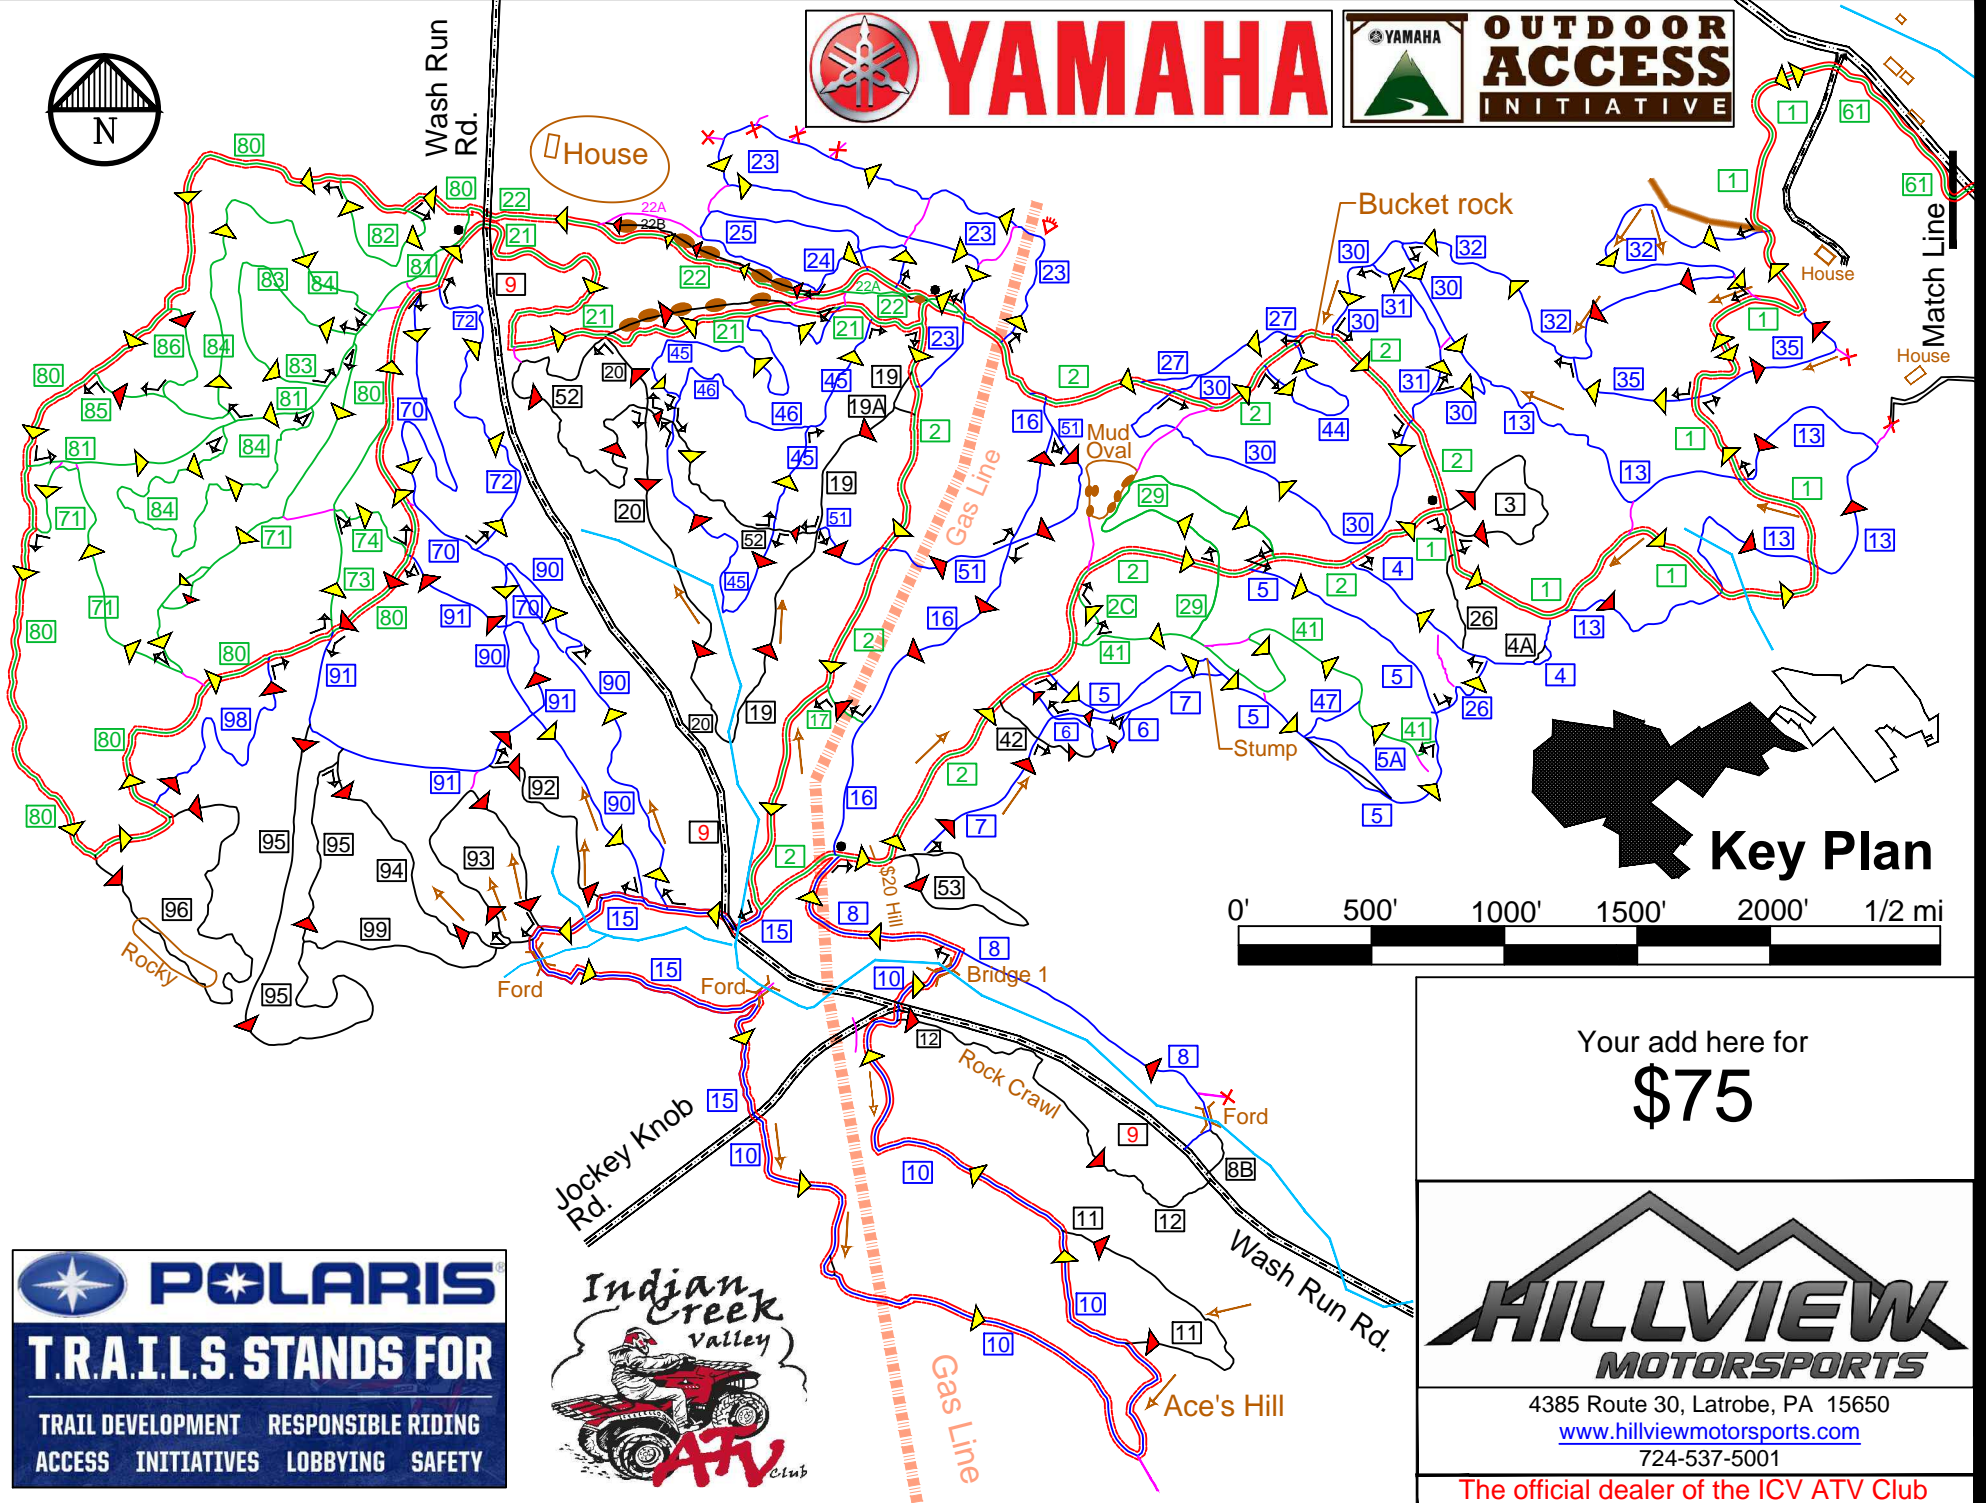

OUTDOOR ACCESS INITIATIVE